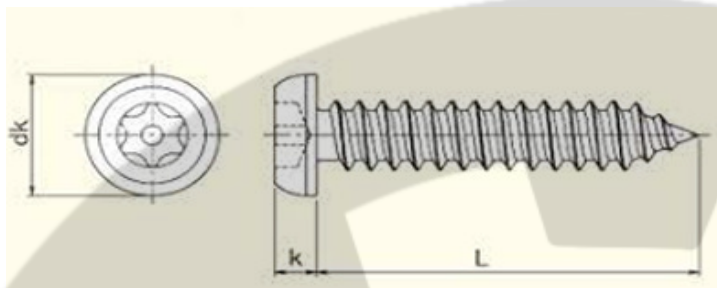

www.royalfastenersindia.com

6-LOBE TORX PIN BUTTON HD SELF TAPPING SCREW

CATALOGUE NUMBER: **R4J24**

AISS 304 A2

Parameter ↓	Dia (d)→	2.9	3.5	4.2	4.8	5.5	6.3
	ISO Size→	#4	#6	#8	#10	#12	#14
dk (min)		5.40	6.54	7.24	9.14	10.07	10.80
dk (max)		5.65	6.90	7.60	9.50	10.50	11.20
k (min)		1.40	2.35	1.95	2.50	3.00	3.30
k (max)		1.65	2.60	2.20	2.80	3.30	3.70
TOOL SIZE		STX-TX10	STX-TX10	STX-TX15	STX-TX25	STX-TX27	STX-TX30

Send your Orders / Enquiries along with the following Item Codes

All Dimensions are in MM

Length ↓	Dia (d)→	2.9	3.5	4.2	4.8	5.5	6.3
	ISO Size→	#4	#6	#8	#10	#12	#14
9.5	3/8"			R4J2408905	R4J2410905		
13	1/2"	R4J2404013	R4J2406013	R4J2408013	R4J2410013		
16	5/8"		R4J2406016	R4J2408016	R4J2410016		
19	3/4"	R4J2404019	R4J2406019	R4J2408019	R4J2410019		R4J2414019
25	1"		R4J2406025	R4J2408025	R4J2410025	R4J2412025	R4J2414025
32	1-1/4"		R4J2406032	R4J2408032	R4J2410032	R4J2412032	R4J2414032
38	1-1/2"		R4J2406038	R4J2408038	R4J2410038	R4J2412038	R4J2414038
50	2"		R4J2406050	R4J2408050	R4J2410050	R4J2412050	R4J2414050
63	2-1/2"					R4J2412063	